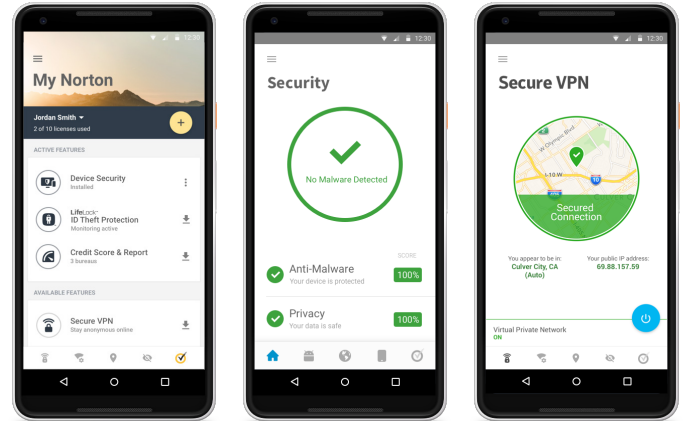

Cyber threats have evolved, and so have we.

Introducing Norton 360 Deluxe. Powerful layers of protection from the ever-changing threats to your connected devices, online privacy and identity.

Your personal information has protection when sent or received through your devices both at home and on-the-go with bank-grade encryption from Norton Secure VPN. It helps block cybercriminals from accessing your personal information when connecting to any Wi-Fi, even public Wi-Fi.

Screens are for demonstration purposes.

NORTON 360 DELUXE

Device Security

In addition to real-time protection for up to 5 PCs, Macs®, smartphones or tablets against ransomware, viruses, spyware, malware and other online threats, additional security features include Password Manager to securely manage passwords and credentials online, and Cloud Backup^{1,2} to store and protect important files and documents.

Online Privacy

Worried about your online privacy? We've included Norton Secure VPN, a virtual private network service to encrypt your online activity, which is especially important on public Wi-Fi hotspots. We've also added PC SafeCam^{1,2} to protect your computer's webcam from remote access attempts.